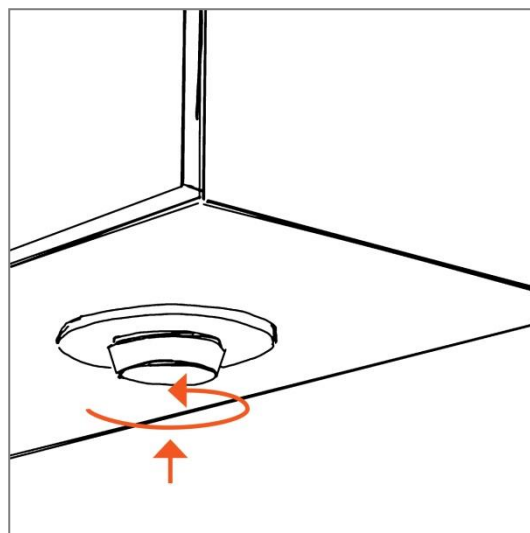

And if that wasn't enough, KEUCO has even more in store: The KEUCO rotary dimmer has now replaced the rocker switch. Fixed to the underside of the body, it can be used to switch between three different lighting modes and also to dim the light intensity. A short press of the dimmer switches the lighting on and off. When the light is switched on, holding down the rotary dimmer longer causes it to toggle between the three lighting modes. In the first lighting mode the washbasin is illuminated. In the second mode the upper lighting of the mirror cabinet or the side-lighting of the light mirror is illuminated. In the third and final mode both of the light sources are switched on together. Rotating the dimmer regulates the intensity of the light.

KEUCO's ROYAL REFLEX.2 mirror cabinet and light mirror are extremely flexible because the models are available in five sizes ranging from 500 to 1300 mm. Depending on the width, the mirror cabinet is available with one, two or three doors that have mirrors on both sides.

PRESS INFORMATION

Picture captions:

KEUCO_ROYAL_REFLEX2_1.jpg

KEUCO_ROYAL_REFLEX2_2.jpg

KEUCO_rotary_dimmer.jpg

KEUCO's ROYAL REFLEX.2 light mirror and mirror cabinet offers state-of-the-art LED technology including dimmer which produces pleasant luminous colour and yield. The light can be adjusted to create a variety of light settings and brightness levels with the modern dimmer.