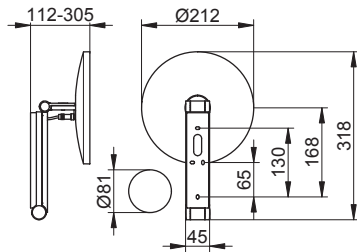

iLook_move DALI controlled

Cosmetic mirror

illuminated, 5-stage adjustable light colour from 2700 kelvin (warm white) to 6500 kelvin (daylight), glass control panel, in-wall cable layout, on pivoted rail adjustable in three dimensions, one-sided mirror, magnification factor x 5

Illumination:

LED 4,5 watt (lifespan > 50.000 hours)
lamps non-exchangeable
EEK: A, 5 kWh/1000h

Note:

In-wall power supply and low voltage connecting cable (500 mm) are included in delivery.

Due to the in-wall cable routing the position of the cosmetic mirror must be already defined in shell construction.

iLook_move DALI controlled

Article	Form (Dimension in mm)	Surface	Power LED
17612019006	round (diameter: 212)	chrome	4,5 Watt
17612079006	round (diameter: 212)	stainless steele-finish	4,5 Watt
17612179006	round (diameter: 212)	aluminium-finish	4,5 Watt
17612XX9006	round (diameter: 212)	02, 04, 12	4,5 Watt
17612YY9006	round (diameter: 212)	03, 05, 13	4,5 Watt
17613019006	square (200 x 200)	chrome	7 Watt
17613079006	square (200 x 200)	stainless steele-finish	7 Watt
17613179006	square (200 x 200)	aluminium-finish	7 Watt
17613XX9006	square (200 x 200)	02, 04, 12	7 Watt
17613YY9006	square (200 x 200)	03, 05, 13	7 Watt

iLook_move DALI controlled

Article	Form (Dimension in mm)	Surface	Power LED
17612019005	round (diameter: 212)	Chrome	4,5 Watt
17612079005	round (diameter: 212)	Stainless steel-finish	4,5 Watt
17612179005	round (diameter: 212)	Aluminium-finish	4,5 Watt
17612XX9005	round (diameter: 212)	02, 04, 12	4,5 Watt
17612YY9005	round (diameter: 212)	03, 05, 13	4,5 Watt
17613019005	square (200 x 200)	Chrome	7 Watt
17613079005	square (200 x 200)	Stainless steel-finish	7 Watt
17613179005	square (200 x 200)	Aluminium-finish	7 Watt
17613XX9005	square (200 x 200)	02, 04, 12	7 Watt
17613YY9005	square (200 x 200)	03, 05, 13	7 Watt