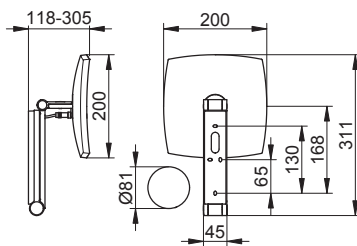

iLook_move DALI controlled

Cosmetic mirror

illuminated, 5-stage adjustable light colour from 2700 kelvin (warm white) to 6500 kelvin (daylight), glass control panel, in-wall cable layout, on pivoted rail adjustable in three dimensions, one-sided mirror, magnification factor x 5

Illumination:

LED 4,5 watt (lifespan > 50.000 hours)
lamps non-exchangeable
EEK: A, 5 kWh/1000h

Note:

In-wall power supply and low voltage connecting cable (500 mm) are included in delivery.

Due to the in-wall cable routing the position of the cosmetic mirror must be already defined in shell construction.

iLook_move DALI controlled

Article	Form (Dimension in mm)	Surface	Power LED
17612019006	round (diameter: 212)	chrome	4,5 Watt
17612079006	round (diameter: 212)	stainless steele-finish	4,5 Watt
17612179006	round (diameter: 212)	aluminium-finish	4,5 Watt
17612XX9006	round (diameter: 212)	02, 04, 12	4,5 Watt
17612YY9006	round (diameter: 212)	03, 05, 13	4,5 Watt
17613019006	square (200 x 200)	chrome	7 Watt
17613079006	square (200 x 200)	stainless steele-finish	7 Watt
17613179006	square (200 x 200)	aluminium-finish	7 Watt
17613XX9006	square (200 x 200)	02, 04, 12	7 Watt
17613YY9006	square (200 x 200)	03, 05, 13	7 Watt

iLook_move DALI controlled

Article	Form (Dimension in mm)	Surface	Power LED
17612019005	round (diameter: 212)	Chrome	4,5 Watt
17612079005	round (diameter: 212)	Stainless steel-finish	4,5 Watt
17612179005	round (diameter: 212)	Aluminium-finish	4,5 Watt
17612XX9005	round (diameter: 212)	02, 04, 12	4,5 Watt
17612YY9005	round (diameter: 212)	03, 05, 13	4,5 Watt
17613019005	square (200 x 200)	Chrome	7 Watt
17613079005	square (200 x 200)	Stainless steel-finish	7 Watt
17613179005	square (200 x 200)	Aluminium-finish	7 Watt
17613XX9005	square (200 x 200)	02, 04, 12	7 Watt
17613YY9005	square (200 x 200)	03, 05, 13	7 Watt