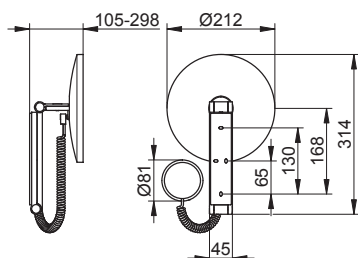

iLook_move DALI controlled

Cosmetic mirror iLook_move

illuminated, 5-stage adjustable light colour from 2700 kelvin (warm white) to 6500 kelvin (daylight), glass control panel, with spiral cord (block length 400) on pivoted rail adjustable in three dimensions, one-sided mirror, magnification factor x 5

Operation:

Glass control panel with capacitive touch sensor and LED-display, DALI controlled

Power supply:

Mains connection via wall socket, 12 V in-wall adapter, input 220-240 V, with spiral cord (block length 400) standby consumption < 0,5 Watt

Illumination:

LED 4,5 watt (lifespan > 50.000 hours)
lamps non-exchangeable
EEK: A 4,5/7 kWh/1000h

Note:

Low voltage connecting cable is included in delivery.

For installation and integration of the in-wall power supply unit a conventional wall socket (diameter 68 mm) is required.

Please go to www.keuco.com for detailed instructions and advise.

When ordering please ensure to replace colour no. XX or YY with appropriate number for the chosen surface.

Colour No. Replace XX with number of finish required

Surface	Colour No.		
Bronze polished	02		
Nickel polished		04	
Black chrome polished			12

Colour No. Replace YY with number of finish required

Surface	Colour No.		
Bronze brushed	03		
Nickel brushed		05	
Black chrome brushed			13