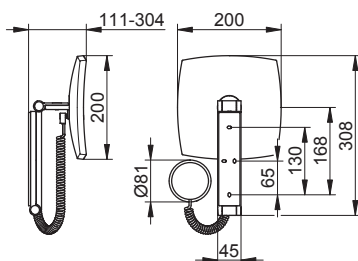

iLook_move DALI controlled

Cosmetic mirror iLook_move

illuminated, 5-stage adjustable light colour from 2700 kelvin (warm white) to 6500 kelvin (daylight), glass control panel, with spiral cord (block length 400) on pivoted rail adjustable in three dimensions, one-sided mirror, magnification factor x 5

Operation:

Glass control panel with capacitive touch sensor and LED-display, DALI controlled

Power supply:

Mains connection via wall socket, 12 V in-wall adapter, input 220-240 V, with spiral cord (block length 400) standby consumption < 0,5 Watt

Illumination:

LED 4,5 watt (lifespan > 50.000 hours)
lamps non-exchangeable
EEK: A 4,5/7 kWh/1000h

Note:

Low voltage connecting cable is included in delivery.

For installation and integration of the in-wall power supply unit a conventional wall socket (diameter 68 mm) is required.

Please go to www.keuco.com for detailed instructions and advise.

When ordering please ensure to replace colour no. XX or YY with appropriate number for the chosen surface.

Colour No. Replace XX with number of finish required

Surface	Colour No.		
Bronze polished	02		
Nickel polished		04	
Black chrome polished			12

Colour No. Replace YY with number of finish required

Surface	Colour No.		
Bronze brushed	03		
Nickel brushed		05	
Black chrome brushed			13