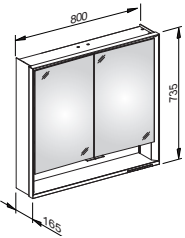

Royal Lumos DALI controlled

Mirror cabinet

optional wall mounted- or for recessed installation,
adjustable light colour from 2700 kelvin (warm white)
to 6500 kelvin (daylight),
hinged double sided crystal mirrored doors,
Body: aluminium silver anodized
interior rear wall mirrored

Operation:

key panel with capacitive touch sensor,
DALI controlled

Illumination:

Framelight and washbasin-/shelflight,
infinitely dimmable and can be switched on/off,
LED (lifespan > 30.000 h)
lamps non-exchangeable
EEK: A++, A+, A 54/56/58/60/65/68 kWh/1000h

Interior fittings:

- socket(s)
- adjustable glass shelves
- open shelf over the whole width
- soft-closing doors

Royal Lumos DALI controlled

Article	Dimension in mm	Doors	Installation	Sockets	Glass shelves	Power LED
14311171103	650 x 735 x 165	1 door hinge right	Recessed installation	1	2	54 Watt
14311171203	650 x 735 x 165	1 door hinge links	Recessed installation	1	2	54 Watt
14301171103	650 x 735 x 165	1 door hinge right	Wall mounted	1	2	54 Watt
14301171203	650 x 735 x 165	1 door hinge left	Wall mounted	1	2	54 Watt
14312171303	800 x 735 x 165	2	Recessed installation	2	4	56 Watt
14302171303	800 x 735 x 165	2	Wall mounted	2	4	56 Watt
14313171303	900 x 735 x 165	2	Recessed installation	2	4	58 Watt
14303171303	900 x 735 x 165	2	Wall mounted	2	4	58 Watt
14314171303	1000 x 735 x 165	2	Recessed installation	2	4	60 Watt
14304171303	1000 x 735 x 165	2	Wall mounted	2	4	60 Watt
14315171303	1200 x 735 x 165	3	Recessed installation	2	6	65 Watt