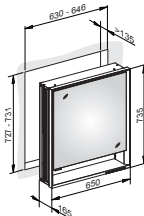

Royal Lumos DALI controlled

Mirror cabinet

optional wall mounted- or for recessed installation,
adjustable light colour from 2700 kelvin (warm white)
to 6500 kelvin (daylight),
hinged double sided crystal mirrored doors,
Body: aluminium silver anodized
interior rear wall mirrored

Interior fittings:

- socket(s)
- adjustable glass shelves
- open shelf over the whole width
- soft-closing doors

Royal Lumos DALI controlled

Article	Dimension in mm	Doors	Installation	Sockets	Glass shelves	Power LED
14311171103	650 x 735 x 165	1 door hinge right	Recessed installation	1	2	54 Watt
14311171203	650 x 735 x 165	1 door hinge links	Recessed installation	1	2	54 Watt
14301171103	650 x 735 x 165	1 door hinge right	Wall mounted	1	2	54 Watt
14301171203	650 x 735 x 165	1 door hinge left	Wall mounted	1	2	54 Watt
14312171303	800 x 735 x 165	2	Recessed installation	2	4	56 Watt
14302171303	800 x 735 x 165	2	Wall mounted	2	4	56 Watt
14313171303	900 x 735 x 165	2	Recessed installation	2	4	58 Watt
14303171303	900 x 735 x 165	2	Wall mounted	2	4	58 Watt
14314171303	1000 x 735 x 165	2	Recessed installation	2	4	60 Watt
14304171303	1000 x 735 x 165	2	Wall mounted	2	4	60 Watt
14315171303	1200 x 735 x 165	3	Recessed installation	2	6	65 Watt