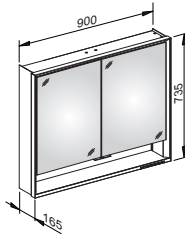

Royal Lumos DALI controlled

Mirror cabinet

optional wall mounted- or for recessed installation,
adjustable light colour from 2700 kelvin (warm white)
to 6500 kelvin (daylight),
hinged double sided crystal mirrored doors,
Body: aluminium silver anodized
interior rear wall mirrored

Operation:

key panel with capacitive touch sensor,
DALI controlled

Illumination:

Framelight and washbasin-/shelflight,
infinitely dimmable and can be switched on/off,
LED (lifespan > 30.000 h)
lamps non-exchangeable
EEK: A++, A+, A 54/56/58/60/65/68 kWh/1000h

Interior fittings:

- socket(s)
- adjustable glass shelves
- open shelf over the whole width
- soft-closing doors

Royal Lumos DALI controlled

Article	Dimension in mm	Doors	Installation	Sockets	Glass shelves	Power LED
14311171103	650 x 735 x 165	1 door hinge right	Recessed installation	1	2	54 Watt
14311171203	650 x 735 x 165	1 door hinge links	Recessed installation	1	2	54 Watt
14301171103	650 x 735 x 165	1 door hinge right	Wall mounted	1	2	54 Watt
14301171203	650 x 735 x 165	1 door hinge left	Wall mounted	1	2	54 Watt
14312171303	800 x 735 x 165	2	Recessed installation	2	4	56 Watt
14302171303	800 x 735 x 165	2	Wall mounted	2	4	56 Watt
14313171303	900 x 735 x 165	2	Recessed installation	2	4	58 Watt
14303171303	900 x 735 x 165	2	Wall mounted	2	4	58 Watt
14314171303	1000 x 735 x 165	2	Recessed installation	2	4	60 Watt
14304171303	1000 x 735 x 165	2	Wall mounted	2	4	60 Watt
14315171303	1200 x 735 x 165	3	Recessed installation	2	6	65 Watt