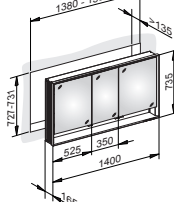

Royal Lumos DALI controlled

Mirror cabinet

optional wall mounted- or for recessed installation,
adjustable light colour from 2700 kelvin (warm white)
to 6500 kelvin (daylight),
hinged double sided crystal mirrored doors,
Body: aluminium silver anodized
interior rear wall mirrored

Interior fittings:

- socket(s)
- adjustable glass shelves
- open shelf over the whole width
- soft-closing doors

Royal Lumos DALI controlled

Article	Dimension in mm	Doors	Installation	Sockets	Glass shelves	Power LED
14311171103	650 x 735 x 165	1 door hinge right	Recessed installation	1	2	54 Watt
14311171203	650 x 735 x 165	1 door hinge links	Recessed installation	1	2	54 Watt
14301171103	650 x 735 x 165	1 door hinge right	Wall mounted	1	2	54 Watt
14301171203	650 x 735 x 165	1 door hinge left	Wall mounted	1	2	54 Watt
14312171303	800 x 735 x 165	2	Recessed installation	2	4	56 Watt
14302171303	800 x 735 x 165	2	Wall mounted	2	4	56 Watt
14313171303	900 x 735 x 165	2	Recessed installation	2	4	58 Watt
14303171303	900 x 735 x 165	2	Wall mounted	2	4	58 Watt
14314171303	1000 x 735 x 165	2	Recessed installation	2	4	60 Watt
14304171303	1000 x 735 x 165	2	Wall mounted	2	4	60 Watt
14315171303	1200 x 735 x 165	3	Recessed installation	2	6	65 Watt