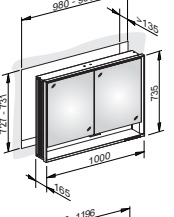

Royal Lumos DALI controlled

Mirror cabinet

optional wall mounted- or for recessed installation,
adjustable light colour from 2700 kelvin (warm white)
to 6500 kelvin (daylight),
hinged double sided crystal mirrored doors,
Body: aluminium silver anodized
interior rear wall mirrored

Operation:

key panel with capacitive touch sensor,
DALI controlled

Illumination:

Framelight and washbasin-/shelflight,
infinitely dimmable and can be switched on/off,
LED (lifespan > 30.000 h)
lamps non-exchangeable
EEK: A++, A+, A 54/56/58/60/65/68 kWh/1000h

Interior fittings:

- socket(s)
- adjustable glass shelves
- open shelf over the whole width
- soft-closing doors

Royal Lumos DALI controlled

Article	Dimension in mm	Doors	Installation	Sockets	Glass shelves	Power LED
14311171103	650 x 735 x 165	1 door hinge right	Recessed installation	1	2	54 Watt
14311171203	650 x 735 x 165	1 door hinge links	Recessed installation	1	2	54 Watt
14301171103	650 x 735 x 165	1 door hinge right	Wall mounted	1	2	54 Watt
14301171203	650 x 735 x 165	1 door hinge left	Wall mounted	1	2	54 Watt
14312171303	800 x 735 x 165	2	Recessed installation	2	4	56 Watt
14302171303	800 x 735 x 165	2	Wall mounted	2	4	56 Watt
14313171303	900 x 735 x 165	2	Recessed installation	2	4	58 Watt
14303171303	900 x 735 x 165	2	Wall mounted	2	4	58 Watt
14314171303	1000 x 735 x 165	2	Recessed installation	2	4	60 Watt
14304171303	1000 x 735 x 165	2	Wall mounted	2	4	60 Watt
14315171303	1200 x 735 x 165	3	Recessed installation	2	6	65 Watt