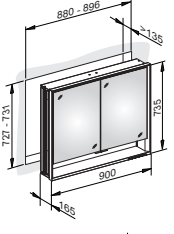

Royal Lumos DALI controlled

Mirror cabinet

optional wall mounted- or for recessed installation,
adjustable light colour from 2700 kelvin (warm white)
to 6500 kelvin (daylight),
hinged double sided crystal mirrored doors,
Body: aluminium silver anodized
interior rear wall mirrored

Operation:

key panel with capacitive touch sensor,
DALI controlled

Illumination:

Framelight and washbasin-/shelflight,
infinitely dimmable and can be switched on/off,
LED (lifespan > 30.000 h)
lamps non-exchangeable
EEK: A++, A+, A 54/56/58/60/65/68 kWh/1000h

Interior fittings:

- socket(s)
- adjustable glass shelves
- open shelf over the whole width
- soft-closing doors

Royal Lumos DALI controlled

Article	Dimension in mm	Doors	Installation	Sockets	Glass shelves	Power LED
14311171103	650 x 735 x 165	1 door hinge right	Recessed installation	1	2	54 Watt
14311171203	650 x 735 x 165	1 door hinge links	Recessed installation	1	2	54 Watt
14301171103	650 x 735 x 165	1 door hinge right	Wall mounted	1	2	54 Watt
14301171203	650 x 735 x 165	1 door hinge left	Wall mounted	1	2	54 Watt
14312171303	800 x 735 x 165	2	Recessed installation	2	4	56 Watt
14302171303	800 x 735 x 165	2	Wall mounted	2	4	56 Watt
14313171303	900 x 735 x 165	2	Recessed installation	2	4	58 Watt
14303171303	900 x 735 x 165	2	Wall mounted	2	4	58 Watt
14314171303	1000 x 735 x 165	2	Recessed installation	2	4	60 Watt
14304171303	1000 x 735 x 165	2	Wall mounted	2	4	60 Watt
14315171303	1200 x 735 x 165	3	Recessed installation	2	6	65 Watt