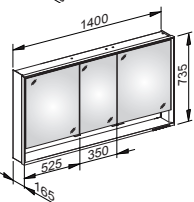

Royal Lumos DALI controlled

Mirror cabinet

optional wall mounted- or for recessed installation,
adjustable light colour from 2700 kelvin (warm white)
to 6500 kelvin (daylight),
hinged double sided crystal mirrored doors,
Body: aluminium silver anodized
interior rear wall mirrored

Operation:

key panel with capacitive touch sensor,
DALI controlled

Illumination:

Framelight and washbasin-/shelflight,
infinitely dimmable and can be switched on/off,
LED (lifespan > 30.000 h)
lamps non-exchangeable
EEK: A++, A+, A 54/56/58/60/65/68 kWh/1000h

Interior fittings:

- socket(s)
- adjustable glass shelves
- open shelf over the whole width
- soft-closing doors

Royal Lumos DALI controlled

Article	Dimension in mm	Doors	Installation	Sockets	Glass shelves	Power LED
14311171103	650 x 735 x 165	1 door hinge right	Recessed installation	1	2	54 Watt
14311171203	650 x 735 x 165	1 door hinge links	Recessed installation	1	2	54 Watt
14301171103	650 x 735 x 165	1 door hinge right	Wall mounted	1	2	54 Watt
14301171203	650 x 735 x 165	1 door hinge left	Wall mounted	1	2	54 Watt
14312171303	800 x 735 x 165	2	Recessed installation	2	4	56 Watt
14302171303	800 x 735 x 165	2	Wall mounted	2	4	56 Watt
14313171303	900 x 735 x 165	2	Recessed installation	2	4	58 Watt
14303171303	900 x 735 x 165	2	Wall mounted	2	4	58 Watt
14314171303	1000 x 735 x 165	2	Recessed installation	2	4	60 Watt
14304171303	1000 x 735 x 165	2	Wall mounted	2	4	60 Watt
14315171303	1200 x 735 x 165	3	Recessed installation	2	6	65 Watt