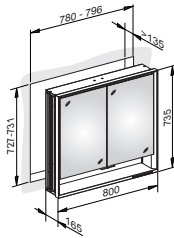

Royal Lumos DALI controlled

Mirror cabinet

optional wall mounted- or for recessed installation,
adjustable light colour from 2700 kelvin (warm white)
to 6500 kelvin (daylight),
hinged double sided crystal mirrored doors,
Body: aluminium silver anodized
interior rear wall mirrored

Operation:

key panel with capacitive touch sensor,
DALI controlled

Illumination:

Framelight and washbasin-/shelflight,
infinitely dimmable and can be switched on/off,
LED (lifespan > 30.000 h)
lamps non-exchangeable
EEK: A++, A+, A 54/56/58/60/65/68 kWh/1000h

Interior fittings:

- socket(s)
- adjustable glass shelves
- open shelf over the whole width
- soft-closing doors

Royal Lumos DALI controlled

Article	Dimension in mm	Doors	Installation	Sockets	Glass shelves	Power LED
14311171103	650 x 735 x 165	1 door hinge right	Recessed installation	1	2	54 Watt
14311171203	650 x 735 x 165	1 door hinge links	Recessed installation	1	2	54 Watt
14301171103	650 x 735 x 165	1 door hinge right	Wall mounted	1	2	54 Watt
14301171203	650 x 735 x 165	1 door hinge left	Wall mounted	1	2	54 Watt
14312171303	800 x 735 x 165	2	Recessed installation	2	4	56 Watt
14302171303	800 x 735 x 165	2	Wall mounted	2	4	56 Watt
14313171303	900 x 735 x 165	2	Recessed installation	2	4	58 Watt
14303171303	900 x 735 x 165	2	Wall mounted	2	4	58 Watt
14314171303	1000 x 735 x 165	2	Recessed installation	2	4	60 Watt
14304171303	1000 x 735 x 165	2	Wall mounted	2	4	60 Watt
14315171303	1200 x 735 x 165	3	Recessed installation	2	6	65 Watt