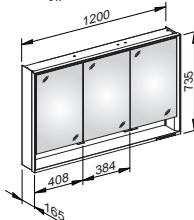

Royal Lumos DALI controlled

Mirror cabinet

optional wall mounted- or for recessed installation,
adjustable light colour from 2700 kelvin (warm white)
to 6500 kelvin (daylight),
hinged double sided crystal mirrored doors,
Body: aluminium silver anodized
interior rear wall mirrored

Operation:

key panel with capacitive touch sensor,
DALI controlled

Illumination:

Framelight and washbasin-/shelflight,
infinitely dimmable and can be switched on/off,
LED (lifespan > 30.000 h)
lamps non-exchangeable
EEK: A++, A+, A 54/56/58/60/65/68 kWh/1000h

Interior fittings:

- socket(s)
- adjustable glass shelves
- open shelf over the whole width
- soft-closing doors

Royal Lumos DALI controlled

Article	Dimension in mm	Doors	Installation	Sockets	Glass shelves	Power LED
14311171103	650 x 735 x 165	1 door hinge right	Recessed installation	1	2	54 Watt
14311171203	650 x 735 x 165	1 door hinge links	Recessed installation	1	2	54 Watt
14301171103	650 x 735 x 165	1 door hinge right	Wall mounted	1	2	54 Watt
14301171203	650 x 735 x 165	1 door hinge left	Wall mounted	1	2	54 Watt
14312171303	800 x 735 x 165	2	Recessed installation	2	4	56 Watt
14302171303	800 x 735 x 165	2	Wall mounted	2	4	56 Watt
14313171303	900 x 735 x 165	2	Recessed installation	2	4	58 Watt
14303171303	900 x 735 x 165	2	Wall mounted	2	4	58 Watt
14314171303	1000 x 735 x 165	2	Recessed installation	2	4	60 Watt
14304171303	1000 x 735 x 165	2	Wall mounted	2	4	60 Watt
14315171303	1200 x 735 x 165	3	Recessed installation	2	6	65 Watt