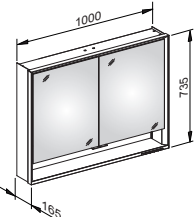

Royal Lumos DALI controlled

Mirror cabinet

optional wall mounted- or for recessed installation,
adjustable light colour from 2700 kelvin (warm white)
to 6500 kelvin (daylight),
hinged double sided crystal mirrored doors,
Body: aluminium silver anodized
interior rear wall mirrored

Operation:

key panel with capacitive touch sensor,
DALI controlled

Illumination:

Framelight and washbasin-/shelflight,
infinitely dimmable and can be switched on/off,
LED (lifespan > 30.000 h)
lamps non-exchangeable
EEK: A++, A+, A 54/56/58/60/65/68 kWh/1000h

Interior fittings:

- socket(s)
- adjustable glass shelves
- open shelf over the whole width
- soft-closing doors

Royal Lumos DALI controlled

Article	Dimension in mm	Doors	Installation	Sockets	Glass shelves	Power LED
14311171103	650 x 735 x 165	1 door hinge right	Recessed installation	1	2	54 Watt
14311171203	650 x 735 x 165	1 door hinge links	Recessed installation	1	2	54 Watt
14301171103	650 x 735 x 165	1 door hinge right	Wall mounted	1	2	54 Watt
14301171203	650 x 735 x 165	1 door hinge left	Wall mounted	1	2	54 Watt
14312171303	800 x 735 x 165	2	Recessed installation	2	4	56 Watt
14302171303	800 x 735 x 165	2	Wall mounted	2	4	56 Watt
14313171303	900 x 735 x 165	2	Recessed installation	2	4	58 Watt
14303171303	900 x 735 x 165	2	Wall mounted	2	4	58 Watt
14314171303	1000 x 735 x 165	2	Recessed installation	2	4	60 Watt
14304171303	1000 x 735 x 165	2	Wall mounted	2	4	60 Watt
14315171303	1200 x 735 x 165	3	Recessed installation	2	6	65 Watt