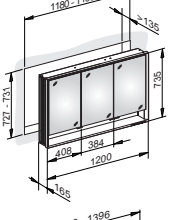

Royal Lumos DALI controlled

Mirror cabinet

optional wall mounted- or for recessed installation,
adjustable light colour from 2700 kelvin (warm white)
to 6500 kelvin (daylight),
hinged double sided crystal mirrored doors,
Body: aluminium silver anodized
interior rear wall mirrored

Interior fittings:

- socket(s)
- adjustable glass shelves
- open shelf over the whole width
- soft-closing doors

Royal Lumos DALI controlled

Article	Dimension in mm	Doors	Installation	Sockets	Glass shelves	Power LED
14311171103	650 x 735 x 165	1 door hinge right	Recessed installation	1	2	54 Watt
14311171203	650 x 735 x 165	1 door hinge links	Recessed installation	1	2	54 Watt
14301171103	650 x 735 x 165	1 door hinge right	Wall mounted	1	2	54 Watt
14301171203	650 x 735 x 165	1 door hinge left	Wall mounted	1	2	54 Watt
14312171303	800 x 735 x 165	2	Recessed installation	2	4	56 Watt
14302171303	800 x 735 x 165	2	Wall mounted	2	4	56 Watt
14313171303	900 x 735 x 165	2	Recessed installation	2	4	58 Watt
14303171303	900 x 735 x 165	2	Wall mounted	2	4	58 Watt
14314171303	1000 x 735 x 165	2	Recessed installation	2	4	60 Watt
14304171303	1000 x 735 x 165	2	Wall mounted	2	4	60 Watt
14315171303	1200 x 735 x 165	3	Recessed installation	2	6	65 Watt