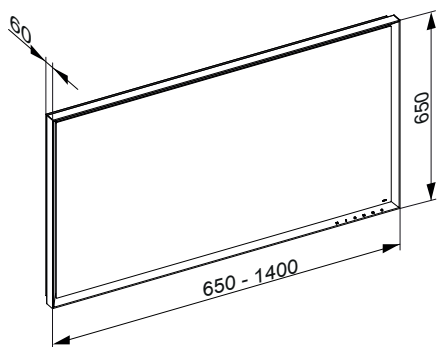

## Royal Lumos DALI controlled

**Light mirror**

with mirror heater (placed in the middle),  
adjustable light colour from 2700 kelvin (warm white)  
to 6500 kelvin (daylight),  
continuous aluminium frame, silber-anodized

## Royal Lumos DALI controlled

Article	Dimension in mm	Surface	Mirror heater	Power LED
14597 171003	460 x 850 x 60	silver anodized		45 Watt
14597 171503	650 x 650 x 60	silver anodized		48 Watt
14597 172003	700 x 650 x 60	silver anodized		50 Watt
14597 172503	800 x 650 x 60	silver anodized		53 Watt
14597 173003	900 x 650 x 60	silver anodized		57 Watt
14597 173503	1000 x 650 x 60	silver anodized		60 Watt
14597 174003	1050 x 650 x 60	silver anodized		62 Watt
14597 174503	1200 x 650 x 60	silver anodized		70 Watt
14597 175003	1400 x 650 x 60	silver anodized		77 Watt
14597 132003	700 x 650 x 60	black-anodized		50 Watt
14597 134003	1050 x 650 x 60	black-anodized		62 Watt
14597 135003	1400 x 650 x 60	black-anodized		77 Watt
14598 171503	650 x 650 x 60	silver anodized	• (41 Watt)	48 Watt
14598 172003	700 x 650 x 60	silver anodized	• (41 Watt)	50 Watt
14598 172503	800 x 650 x 60	silver anodized	• (52 Watt)	53 Watt
14598 173003	900 x 650 x 60	silver anodized	• (52 Watt)	57 Watt
14598 173503	1000 x 650 x 60	silver anodized	• (65 Watt)	60 Watt
14598 174003	1050 x 650 x 60	silver anodized	• (65 Watt)	62 Watt
14598 174503	1200 x 650 x 60	silver anodized	• (82 Watt)	70 Watt
14598 175003	1400 x 650 x 60	silver anodized	• (90 Watt)	77 Watt
14598 132003	700 x 650 x 60	black-anodized	• (41 Watt)	50 Watt
14598 134003	1050 x 650 x 60	black-anodized	• (65 Watt)	62 Watt
14598 135003	1400 x 650 x 60	black-anodized	• (90 Watt)	77 Watt