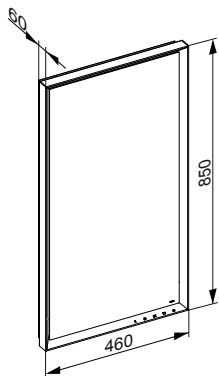

## Royal Lumos DALI controlled

**Light mirror**

with mirror heater (placed in the middle),  
adjustable light colour from 2700 kelvin (warm white)  
to 6500 kelvin (daylight),  
continuous aluminium frame, silber-anodized

## Royal Lumos DALI controlled

Article	Dimension in mm	Surface	Mirror heater	Power LED
14597 171003	460 x 850 x 60	silver anodized		45 Watt
14597 171503	650 x 650 x 60	silver anodized		48 Watt
14597 172003	700 x 650 x 60	silver anodized		50 Watt
14597 172503	800 x 650 x 60	silver anodized		53 Watt
14597 173003	900 x 650 x 60	silver anodized		57 Watt
14597 173503	1000 x 650 x 60	silver anodized		60 Watt
14597 174003	1050 x 650 x 60	silver anodized		62 Watt
14597 174503	1200 x 650 x 60	silver anodized		70 Watt
14597 175003	1400 x 650 x 60	silver anodized		77 Watt
14597 132003	700 x 650 x 60	black-anodized		50 Watt
14597 134003	1050 x 650 x 60	black-anodized		62 Watt
14597 135003	1400 x 650 x 60	black-anodized		77 Watt
14598 171503	650 x 650 x 60	silver anodized	• (41 Watt)	48 Watt
14598 172003	700 x 650 x 60	silver anodized	• (41 Watt)	50 Watt
14598 172503	800 x 650 x 60	silver anodized	• (52 Watt)	53 Watt
14598 173003	900 x 650 x 60	silver anodized	• (52 Watt)	57 Watt
14598 173503	1000 x 650 x 60	silver anodized	• (65 Watt)	60 Watt
14598 174003	1050 x 650 x 60	silver anodized	• (65 Watt)	62 Watt
14598 174503	1200 x 650 x 60	silver anodized	• (82 Watt)	70 Watt
14598 175003	1400 x 650 x 60	silver anodized	• (90 Watt)	77 Watt
14598 132003	700 x 650 x 60	black-anodized	• (41 Watt)	50 Watt
14598 134003	1050 x 650 x 60	black-anodized	• (65 Watt)	62 Watt
14598 135003	1400 x 650 x 60	black-anodized	• (90 Watt)	77 Watt