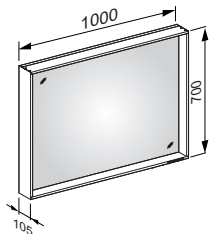

Plan/X-Line DALI controlled

Light mirror

adjustable light colour from 2700 kelvin (warm white) to 6500 kelvin (daylight), continuous aluminium frame, silver anodized

Operation:

key panel with capacitive touch sensor, DALI controlled

Plan DALI controlled

Edition	Article	Dimension in mm	Surface	Mirror heater	Power LED
Plan	07897171003	460 x 850 x 105	silver anodized		25 Watt
Plan	07897171503	500 x 700 x 105	silver anodized		27 Watt
Plan	07897172003	650 x 700 x 105	silver anodized		30 Watt
Plan	07897172503	800 x 700 x 105	silver anodized		33 Watt
Plan	07897173003	1000 x 700 x 105	silver anodized		42 Watt
Plan	07897173503	1200 x 700 x 105	silver anodized		48 Watt
Plan	07898171003	460 x 850 x 105	silver anodized	● (26 Watt)	25 Watt
Plan	07898171503	500 x 700 x 105	silver anodized	● (26 Watt)	27 Watt
Plan	07898172003	650 x 700 x 105	silver anodized	● (41 Watt)	30 Watt
Plan	07898172503	800 x 700 x 105	silver anodized	● (52 Watt)	33 Watt
Plan	07898173003	1000 x 700 x 105	silver anodized	● (65 Watt)	42 Watt
Plan	07898173503	1200 x 700 x 105	silver anodized	● (82 Watt)	48 Watt
Plan	33097ZZ1003	460 x 850 x 105	11, 14, 18, 29, 30		25 Watt
Plan	33097ZZ1503	500 x 700 x 105	11, 14, 18, 29, 30		27 Watt
Plan	33097ZZ2003	650 x 700 x 105	11, 14, 18, 29, 30		30 Watt
Plan	33097ZZ2503	800 x 700 x 105	11, 14, 18, 29, 30		33 Watt
Plan	33097ZZ3003	1000 x 700 x 105	11, 14, 18, 29, 30		42 Watt
Plan	33097ZZ3503	1200 x 700 x 105	11, 14, 18, 29, 30		48 Watt
Plan	33098ZZ1003	460 x 850 x 105	11, 14, 18, 29, 30	● (26 Watt)	25 Watt
Plan	33098ZZ1503	500 x 700 x 105	11, 14, 18, 29, 30	● (26 Watt)	27 Watt
Plan	33098ZZ2003	650 x 700 x 105	11, 14, 18, 29, 30	● (41 Watt)	30 Watt
Plan	33098ZZ2503	800 x 700 x 105	11, 14, 18, 29, 30	● (52 Watt)	33 Watt
Plan	33098ZZ3003	1000 x 700 x 105	11, 14, 18, 29, 30	● (65 Watt)	42 Watt
Plan	33098ZZ3503	1200 x 700 x 105	11, 14, 18, 29, 30	● (82 Watt)	48 Watt