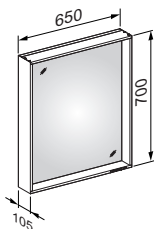

Plan/X-Line DALI controlled

Light mirror

adjustable light colour from 2700 kelvin (warm white) to 6500 kelvin (daylight), continuous aluminium frame, silver anodized

Operation:

key panel with capacitive touch sensor, DALI controlled

Plan DALI controlled

Edition	Article	Dimension in mm	Surface	Mirror heater	Power LED
Plan	07897171003	460 x 850 x 105	silver anodized		25 Watt
Plan	07897171503	500 x 700 x 105	silver anodized		27 Watt
Plan	07897172003	650 x 700 x 105	silver anodized		30 Watt
Plan	07897172503	800 x 700 x 105	silver anodized		33 Watt
Plan	07897173003	1000 x 700 x 105	silver anodized		42 Watt
Plan	07897173503	1200 x 700 x 105	silver anodized		48 Watt
Plan	07898171003	460 x 850 x 105	silver anodized	● (26 Watt)	25 Watt
Plan	07898171503	500 x 700 x 105	silver anodized	● (26 Watt)	27 Watt
Plan	07898172003	650 x 700 x 105	silver anodized	● (41 Watt)	30 Watt
Plan	07898172503	800 x 700 x 105	silver anodized	● (52 Watt)	33 Watt
Plan	07898173003	1000 x 700 x 105	silver anodized	● (65 Watt)	42 Watt
Plan	07898173503	1200 x 700 x 105	silver anodized	● (82 Watt)	48 Watt
Plan	33097ZZ1003	460 x 850 x 105	11, 14, 18, 29, 30		25 Watt
Plan	33097ZZ1503	500 x 700 x 105	11, 14, 18, 29, 30		27 Watt
Plan	33097ZZ2003	650 x 700 x 105	11, 14, 18, 29, 30		30 Watt
Plan	33097ZZ2503	800 x 700 x 105	11, 14, 18, 29, 30		33 Watt
Plan	33097ZZ3003	1000 x 700 x 105	11, 14, 18, 29, 30		42 Watt
Plan	33097ZZ3503	1200 x 700 x 105	11, 14, 18, 29, 30		48 Watt
Plan	33098ZZ1003	460 x 850 x 105	11, 14, 18, 29, 30	● (26 Watt)	25 Watt
Plan	33098ZZ1503	500 x 700 x 105	11, 14, 18, 29, 30	● (26 Watt)	27 Watt
Plan	33098ZZ2003	650 x 700 x 105	11, 14, 18, 29, 30	● (41 Watt)	30 Watt
Plan	33098ZZ2503	800 x 700 x 105	11, 14, 18, 29, 30	● (52 Watt)	33 Watt
Plan	33098ZZ3003	1000 x 700 x 105	11, 14, 18, 29, 30	● (65 Watt)	42 Watt
Plan	33098ZZ3503	1200 x 700 x 105	11, 14, 18, 29, 30	● (82 Watt)	48 Watt