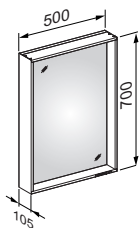

Plan/X-Line DALI controlled

Light mirror

adjustable light colour from 2700 kelvin (warm white) to 6500 kelvin (daylight), continuous aluminium frame, silver anodized

Operation:

key panel with capacitive touch sensor, DALI controlled

Plan DALI controlled

Edition	Article	Dimension in mm	Surface	Mirror heater	Power LED
Plan	07897171003	460 x 850 x 105	silver anodized		25 Watt
Plan	07897171503	500 x 700 x 105	silver anodized		27 Watt
Plan	07897172003	650 x 700 x 105	silver anodized		30 Watt
Plan	07897172503	800 x 700 x 105	silver anodized		33 Watt
Plan	07897173003	1000 x 700 x 105	silver anodized		42 Watt
Plan	07897173503	1200 x 700 x 105	silver anodized		48 Watt
Plan	07898171003	460 x 850 x 105	silver anodized	● (26 Watt)	25 Watt
Plan	07898171503	500 x 700 x 105	silver anodized	● (26 Watt)	27 Watt
Plan	07898172003	650 x 700 x 105	silver anodized	● (41 Watt)	30 Watt
Plan	07898172503	800 x 700 x 105	silver anodized	● (52 Watt)	33 Watt
Plan	07898173003	1000 x 700 x 105	silver anodized	● (65 Watt)	42 Watt
Plan	07898173503	1200 x 700 x 105	silver anodized	● (82 Watt)	48 Watt
Plan	33097ZZ1003	460 x 850 x 105	11, 14, 18, 29, 30		25 Watt
Plan	33097ZZ1503	500 x 700 x 105	11, 14, 18, 29, 30		27 Watt
Plan	33097ZZ2003	650 x 700 x 105	11, 14, 18, 29, 30		30 Watt
Plan	33097ZZ2503	800 x 700 x 105	11, 14, 18, 29, 30		33 Watt
Plan	33097ZZ3003	1000 x 700 x 105	11, 14, 18, 29, 30		42 Watt
Plan	33097ZZ3503	1200 x 700 x 105	11, 14, 18, 29, 30		48 Watt
Plan	33098ZZ1003	460 x 850 x 105	11, 14, 18, 29, 30	● (26 Watt)	25 Watt
Plan	33098ZZ1503	500 x 700 x 105	11, 14, 18, 29, 30	● (26 Watt)	27 Watt
Plan	33098ZZ2003	650 x 700 x 105	11, 14, 18, 29, 30	● (41 Watt)	30 Watt
Plan	33098ZZ2503	800 x 700 x 105	11, 14, 18, 29, 30	● (52 Watt)	33 Watt
Plan	33098ZZ3003	1000 x 700 x 105	11, 14, 18, 29, 30	● (65 Watt)	42 Watt
Plan	33098ZZ3503	1200 x 700 x 105	11, 14, 18, 29, 30	● (82 Watt)	48 Watt