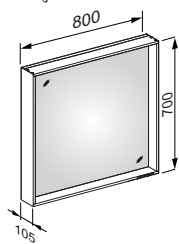

Plan/X-Line DALI controlled

Light mirror

adjustable light colour from 2700 kelvin (warm white) to 6500 kelvin (daylight), continuous aluminium frame, silver anodized

Operation:

key panel with capacitive touch sensor, DALI controlled

Plan DALI controlled

Edition	Article	Dimension in mm	Surface	Mirror heater	Power LED
Plan	07897171003	460 x 850 x 105	silver anodized		25 Watt
Plan	07897171503	500 x 700 x 105	silver anodized		27 Watt
Plan	07897172003	650 x 700 x 105	silver anodized		30 Watt
Plan	07897172503	800 x 700 x 105	silver anodized		33 Watt
Plan	07897173003	1000 x 700 x 105	silver anodized		42 Watt
Plan	07897173503	1200 x 700 x 105	silver anodized		48 Watt
Plan	07898171003	460 x 850 x 105	silver anodized	● (26 Watt)	25 Watt
Plan	07898171503	500 x 700 x 105	silver anodized	● (26 Watt)	27 Watt
Plan	07898172003	650 x 700 x 105	silver anodized	● (41 Watt)	30 Watt
Plan	07898172503	800 x 700 x 105	silver anodized	● (52 Watt)	33 Watt
Plan	07898173003	1000 x 700 x 105	silver anodized	● (65 Watt)	42 Watt
Plan	07898173503	1200 x 700 x 105	silver anodized	● (82 Watt)	48 Watt
Plan	33097ZZ1003	460 x 850 x 105	11, 14, 18, 29, 30		25 Watt
Plan	33097ZZ1503	500 x 700 x 105	11, 14, 18, 29, 30		27 Watt
Plan	33097ZZ2003	650 x 700 x 105	11, 14, 18, 29, 30		30 Watt
Plan	33097ZZ2503	800 x 700 x 105	11, 14, 18, 29, 30		33 Watt
Plan	33097ZZ3003	1000 x 700 x 105	11, 14, 18, 29, 30		42 Watt
Plan	33097ZZ3503	1200 x 700 x 105	11, 14, 18, 29, 30		48 Watt
Plan	33098ZZ1003	460 x 850 x 105	11, 14, 18, 29, 30	● (26 Watt)	25 Watt
Plan	33098ZZ1503	500 x 700 x 105	11, 14, 18, 29, 30	● (26 Watt)	27 Watt
Plan	33098ZZ2003	650 x 700 x 105	11, 14, 18, 29, 30	● (41 Watt)	30 Watt
Plan	33098ZZ2503	800 x 700 x 105	11, 14, 18, 29, 30	● (52 Watt)	33 Watt
Plan	33098ZZ3003	1000 x 700 x 105	11, 14, 18, 29, 30	● (65 Watt)	42 Watt
Plan	33098ZZ3503	1200 x 700 x 105	11, 14, 18, 29, 30	● (82 Watt)	48 Watt