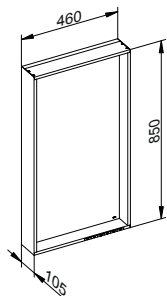

Plan/X-Line DALI controlled

Light mirror

adjustable light colour from 2700 kelvin (warm white) to 6500 kelvin (daylight), continuous aluminium frame, silver anodized

Operation:

key panel with capacitive touch sensor, DALI controlled

Plan DALI controlled

Edition	Article	Dimension in mm	Surface	Mirror heater	Power LED
Plan	07897171003	460 x 850 x 105	silver anodized		25 Watt
Plan	07897171503	500 x 700 x 105	silver anodized		27 Watt
Plan	07897172003	650 x 700 x 105	silver anodized		30 Watt
Plan	07897172503	800 x 700 x 105	silver anodized		33 Watt
Plan	07897173003	1000 x 700 x 105	silver anodized		42 Watt
Plan	07897173503	1200 x 700 x 105	silver anodized		48 Watt
Plan	07898171003	460 x 850 x 105	silver anodized	● (26 Watt)	25 Watt
Plan	07898171503	500 x 700 x 105	silver anodized	● (26 Watt)	27 Watt
Plan	07898172003	650 x 700 x 105	silver anodized	● (41 Watt)	30 Watt
Plan	07898172503	800 x 700 x 105	silver anodized	● (52 Watt)	33 Watt
Plan	07898173003	1000 x 700 x 105	silver anodized	● (65 Watt)	42 Watt
Plan	07898173503	1200 x 700 x 105	silver anodized	● (82 Watt)	48 Watt
Plan	33097ZZ1003	460 x 850 x 105	11, 14, 18, 29, 30		25 Watt
Plan	33097ZZ1503	500 x 700 x 105	11, 14, 18, 29, 30		27 Watt
Plan	33097ZZ2003	650 x 700 x 105	11, 14, 18, 29, 30		30 Watt
Plan	33097ZZ2503	800 x 700 x 105	11, 14, 18, 29, 30		33 Watt
Plan	33097ZZ3003	1000 x 700 x 105	11, 14, 18, 29, 30		42 Watt
Plan	33097ZZ3503	1200 x 700 x 105	11, 14, 18, 29, 30		48 Watt
Plan	33098ZZ1003	460 x 850 x 105	11, 14, 18, 29, 30	● (26 Watt)	25 Watt
Plan	33098ZZ1503	500 x 700 x 105	11, 14, 18, 29, 30	● (26 Watt)	27 Watt
Plan	33098ZZ2003	650 x 700 x 105	11, 14, 18, 29, 30	● (41 Watt)	30 Watt
Plan	33098ZZ2503	800 x 700 x 105	11, 14, 18, 29, 30	● (52 Watt)	33 Watt
Plan	33098ZZ3003	1000 x 700 x 105	11, 14, 18, 29, 30	● (65 Watt)	42 Watt
Plan	33098ZZ3503	1200 x 700 x 105	11, 14, 18, 29, 30	● (82 Watt)	48 Watt