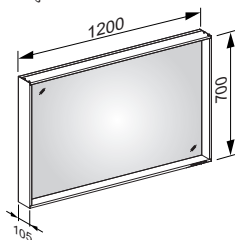

Plan/X-Line DALI controlled

Light mirror

adjustable light colour from 2700 kelvin (warm white) to 6500 kelvin (daylight), continuous aluminium frame, silver anodized

Operation:

key panel with capacitive touch sensor, DALI controlled

Plan DALI controlled

Edition	Article	Dimension in mm	Surface	Mirror heater	Power LED
Plan	07897171003	460 x 850 x 105	silver anodized		25 Watt
Plan	07897171503	500 x 700 x 105	silver anodized		27 Watt
Plan	07897172003	650 x 700 x 105	silver anodized		30 Watt
Plan	07897172503	800 x 700 x 105	silver anodized		33 Watt
Plan	07897173003	1000 x 700 x 105	silver anodized		42 Watt
Plan	07897173503	1200 x 700 x 105	silver anodized		48 Watt
Plan	07898171003	460 x 850 x 105	silver anodized	● (26 Watt)	25 Watt
Plan	07898171503	500 x 700 x 105	silver anodized	● (26 Watt)	27 Watt
Plan	07898172003	650 x 700 x 105	silver anodized	● (41 Watt)	30 Watt
Plan	07898172503	800 x 700 x 105	silver anodized	● (52 Watt)	33 Watt
Plan	07898173003	1000 x 700 x 105	silver anodized	● (65 Watt)	42 Watt
Plan	07898173503	1200 x 700 x 105	silver anodized	● (82 Watt)	48 Watt
Plan	33097ZZ1003	460 x 850 x 105	11, 14, 18, 29, 30		25 Watt
Plan	33097ZZ1503	500 x 700 x 105	11, 14, 18, 29, 30		27 Watt
Plan	33097ZZ2003	650 x 700 x 105	11, 14, 18, 29, 30		30 Watt
Plan	33097ZZ2503	800 x 700 x 105	11, 14, 18, 29, 30		33 Watt
Plan	33097ZZ3003	1000 x 700 x 105	11, 14, 18, 29, 30		42 Watt
Plan	33097ZZ3503	1200 x 700 x 105	11, 14, 18, 29, 30		48 Watt
Plan	33098ZZ1003	460 x 850 x 105	11, 14, 18, 29, 30	● (26 Watt)	25 Watt
Plan	33098ZZ1503	500 x 700 x 105	11, 14, 18, 29, 30	● (26 Watt)	27 Watt
Plan	33098ZZ2003	650 x 700 x 105	11, 14, 18, 29, 30	● (41 Watt)	30 Watt
Plan	33098ZZ2503	800 x 700 x 105	11, 14, 18, 29, 30	● (52 Watt)	33 Watt
Plan	33098ZZ3003	1000 x 700 x 105	11, 14, 18, 29, 30	● (65 Watt)	42 Watt
Plan	33098ZZ3503	1200 x 700 x 105	11, 14, 18, 29, 30	● (82 Watt)	48 Watt