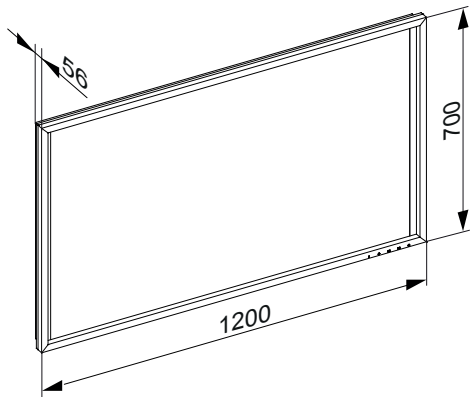

## Edition 90 DALI controlled

**Light mirror**

adjustable light colour from 2700 kelvin (warm white) to 6500 kelvin (daylight), continuous aluminium frame

**Operation:**

key panel with capacitive touch sensor, DALI controlled

EEK: A++, A+, A, 25 kWh/1000h

Art.-No.	Dimension in mm	Mirror heater	Power LED
19097012503	800 x 700 x 56		25 Watt
19097013503	1200 x 700 x 56		27 Watt
19098012503	800 x 700 x 56	• (52 Watt)	25 Watt
19098013503	1200 x 700 x 56	• (82 Watt)	27 Watt

Please note: Exterior Dimension = width x height x depth.