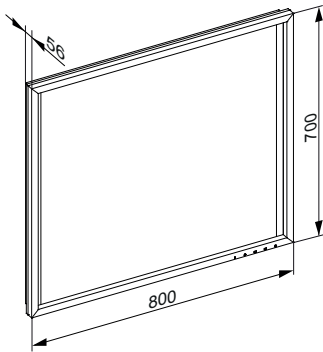

## Edition 90 DALI controlled

**Light mirror**

adjustable light colour from 2700 kelvin (warm white) to 6500 kelvin (daylight), continuous aluminium frame

**Operation:**

key panel with capacitive touch sensor, DALI controlled

EEK: A++, A+, A, 25 kWh/1000h

Art.-No.	Dimension in mm	Mirror heater	Power LED
19097012503	800 x 700 x 56		25 Watt
19097013503	1200 x 700 x 56		27 Watt
19098012503	800 x 700 x 56	• (52 Watt)	25 Watt
19098013503	1200 x 700 x 56	• (82 Watt)	27 Watt

Please note: Exterior Dimension = width x height x depth.