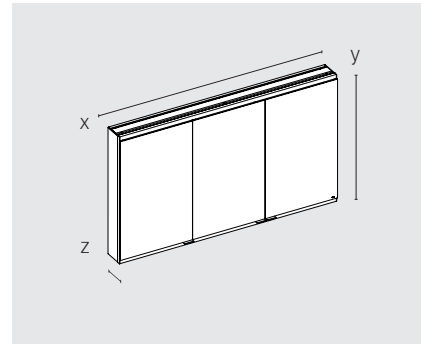

Mirror cabinet 1 hinged door

Recessed / Wall mounted
right or left hand hinged

Non-illuminated / illuminated (LED 18–22 watt)
without socket / 1 socket

Width x: 19-11/16 or 23-5/8 inches

Height y: 27-9/16 or 35-7/16 inches
Depth z: 4-3/4 or 6-5/16 inches

Height-adjustable glass shelves:
- 3 x at cabinet height 27-9/16 inches
- 4 x at cabinet height 35-7/16 inches

Mirror cabinet 2 hinged doors

Recessed / Wall mounted

Non-illuminated / illuminated (LED 25–43 watt)
without socket / 2 sockets /
1 socket + 1 USB-double-charger

Width x: 23-5/8 or 27-9/16 or 31-1/2 or 35-7/16 or
39-3/8 or 43-5/16 or 47-1/4 inches

Height y: 27-9/16 or 35-7/16 inches
Depth z: 4-3/4 or 6-5/16 inches

Height-adjustable glass shelves:
- 3 x at cabinet height 27-9/16 inches
- 4 x at cabinet height 35-7/16 inches