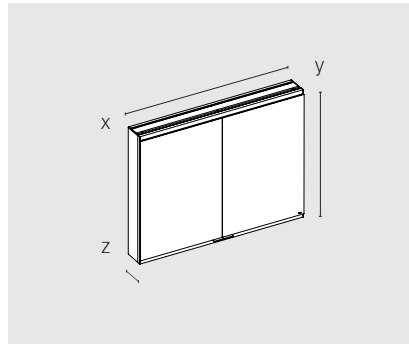

Mirror cabinet 1 hinged door

Recessed / Wall mounted
right or left hand hinged

Non-illuminated / illuminated (LED 18–22 watt)
without socket / 1 socket

Width x: 19-11/16 or 23-5/8 inches

Height y: 27-9/16 or 35-7/16 inches
Depth z: 4-3/4 or 6-5/16 inches

Height-adjustable glass shelves:
- 3 x at cabinet height 27-9/16 inches
- 4 x at cabinet height 35-7/16 inches

Mirror cabinet 2 hinged doors

Recessed / Wall mounted

Non-illuminated / illuminated (LED 25–43 watt)
without socket / 2 sockets /
1 socket + 1 USB-double-charger

Width x: 23-5/8 or 27-9/16 or 31-1/2 or 35-7/16 or
39-3/8 or 43-5/16 or 47-1/4 inches

Height y: 27-9/16 or 35-7/16 inches
Depth z: 4-3/4 or 6-5/16 inches

Height-adjustable glass shelves:
- 3 x at cabinet height 27-9/16 inches
- 4 x at cabinet height 35-7/16 inches