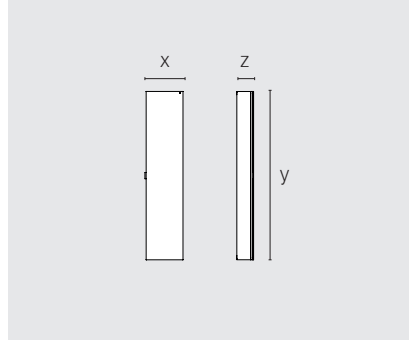

Mirror cabinet 1 hinged door

Recessed / Wall mounted

Non-illuminated

without socket

Width x: 13-3/4 inches

Height y: 63 inches
Depth z: 4-3/4 or 6-5/16 inches

Height-adjustable shelves:
- 6 height-adjustable glass shelves
- 1 middle plate made of aluminum