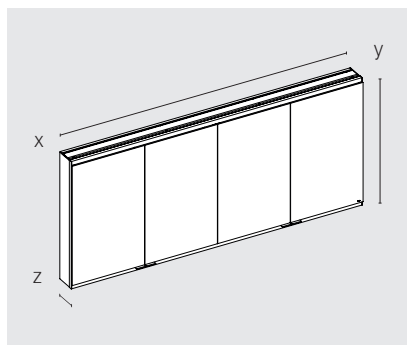

Width x: 23-5/8 or 27-9/16 or 31-1/2 or 35-7/16 or
39-3/8 or 43-5/16 or 47-1/4 inches

Height y: 27-9/16 or 35-7/16 inches
Depth z: 4-3/4 or 6-5/16 inches

Height-adjustable glass shelves:
- 3 x at cabinet height 27-9/16 inches
- 4 x at cabinet height 35-7/16 inches

Mirror cabinet 3 hinged doors

Recessed / Wall mounted

Non-illuminated / illuminated (LED 32–54 watt)
without socket / 2 sockets /
1 socket + 1 USB-double-charger

Width x: 35-7/16 or 39-3/8 or 43-5/16 or 47-1/4
or 51-3/16 or 55-1/8 or 59-1/16 inches

Height y: 27-9/16 or 35-7/16 inches
Depth z: 4-3/4 or 6-5/16 inches

Height-adjustable glass shelves:
- 6 x at cabinet height 27-9/16 inches
- 8 x at cabinet height 35-7/16 inches

Mirror cabinet 4 hinged doors