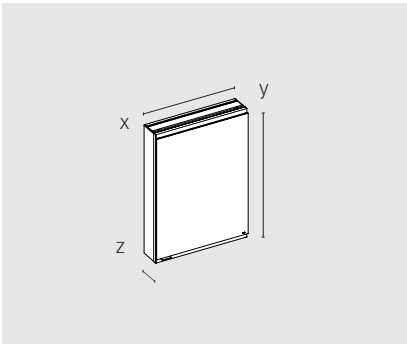

ROYAL MODULAR 2.0 TECHNICAL SPECIFICATIONS

MATERIAL

- Hinged doors made of double sides crystal mirrors with chrome-plated handles
- Body aluminum silver anodized
- Full rear wall made of glass with white lacquered rear surface
- Shelves made of smoked glass

ILLUMINATION

- Adjustable light color from 2700 kelvin (warm-white) to 6500 kelvin (daylight)
- Top- and bottom lighting are infinitely dimmable and can be switched on/off
- LED lifespan > 30,000 hrs
- Operation: Key panel with capacitive touch sensor
- Selectable options: non-illuminated / illuminated

Mirror cabinet 1 hinged door

Recessed / Wall mounted
right or left hand hinged

Non-illuminated / illuminated (LED 18–22 watt)
without socket / 1 socket

Width x: 19-11/16 or 23-5/8 inches

Height y: 27-9/16 or 35-7/16 inches
Depth z: 4-3/4 or 6-5/16 inches

Height-adjustable glass shelves:
- 3 x at cabinet height 27-9/16 inches
- 4 x at cabinet height 35-7/16 inches