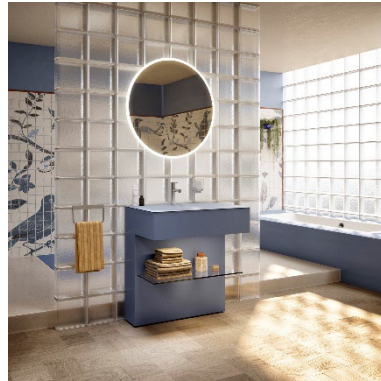

KEUCO_EDITION_11_ART_Blue_Satin_2.jpg