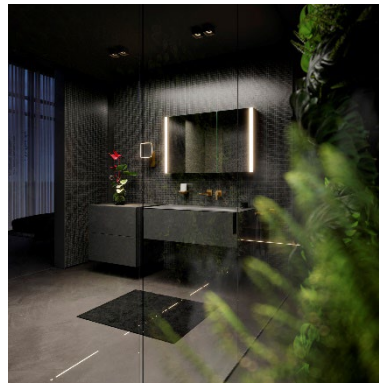

KEUCO_EDITION_11_ART_Smoke_2.jpg