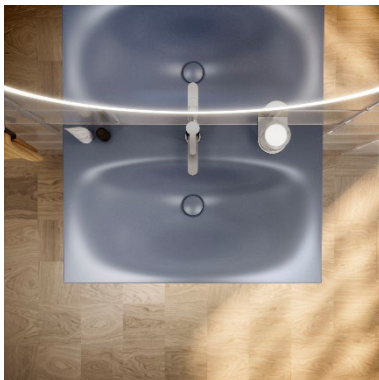

KEUCO_EDITION_11_ART_Blue_Satin_6.jpg