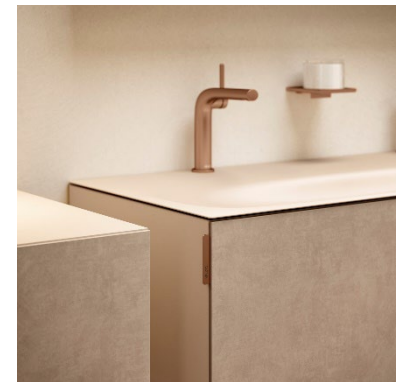

KEUCO_EDITION_11_ART_Sand_8.jpg