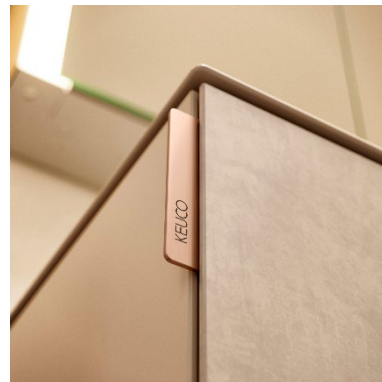

KEUCO_EDITION_11_ART_Sand_7.jpg