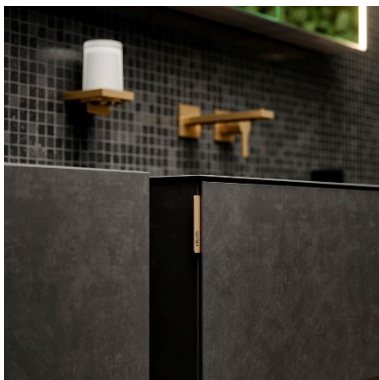

Unique bathroom worlds may be created as single or double washbasin solutions. Widths of 800 mm and 1200 mm, with a choice of one or two drawers, ensure that there is adequate storage space. The delicate edges of the extremely thin 4 mm enamel washbasin blend visually with the vanity unit, creating a monolithic look that makes the furniture and washbasin appear as one. In addition to the velvety, silky matt finish, the fine furniture surfaces are available in a range of high-quality materials such as veneer, ceramic and glass - the latter two of which are also perfectly matched to the washbasin colours to ensure homogeneity of design.

Comprehensive range with design highlights

The classic series is complemented by the vanity unit with a glass shelf with brackets, a highlight of the collection. An innovative interpretation of a vanity unit, this stylish piece of bathroom furniture is the focal point of a harmonious bathroom design. Wall-mounted yet strikingly upright, it enhances the bathroom through pure elegance.

KEUCO_EDITION_11_ART_Smoke_6.jpg

KEUCO_EDITION_11_ART_Smoke_7.jpg

KEUCO_EDITION_11_ART_Smoke_8.jpg

PRESS INFORMATION

About KEUCO

KEUCO GmbH & Co. KG is an internationally active, expert provider of premium bathroom furnishings. KEUCO offers a large assortment of fittings, accessories, mirror cabinets, lights and mirrors, washbasins and bathroom furniture “made in Germany”. At KEUCO, design and function play a key role. Perfectly crafted products must combine aesthetic form with sensible functionality. A standard that is systematically applied, from the idea right to implementation. Collaboration with designers is a long tradition at KEUCO. The company has been family-operated since its founding in 1953. Its headquarters are located in the Westphalian city of Hemer.