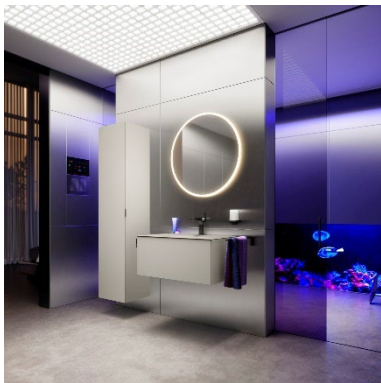

KEUCO_EDITION_11_ART_Manhattan_3.jpg