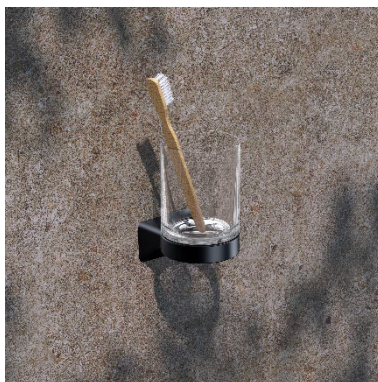

KEUCO_AVENO_1_4.jpg