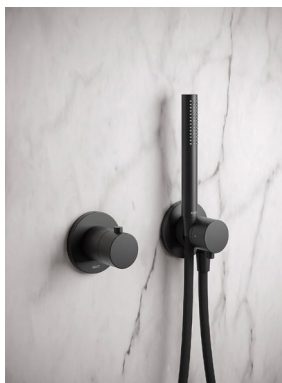

KEUCO_IXMO_World_3_4_BlackSelection.jpg