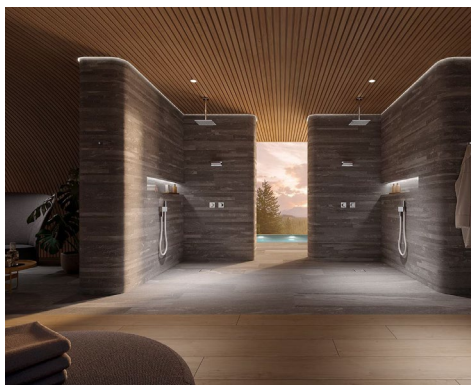

KEUCO_IXMO_World_4_2