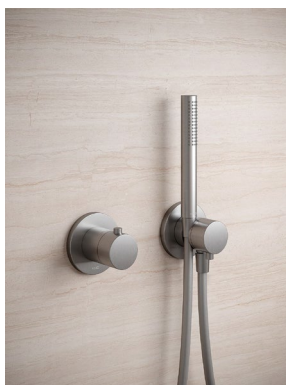

KEUCO_IXMO_World_3_23_StainlessSteel