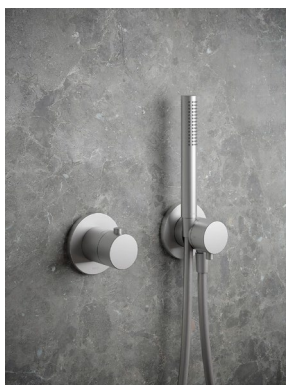

PRESS INFORMATION

KEUCO_IXMO_World_3_22_Aluminum