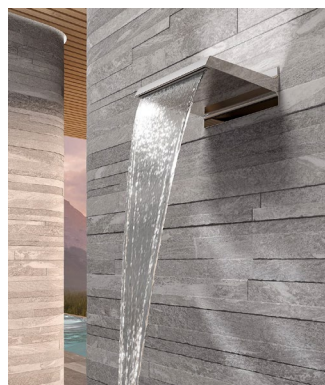

KEUCO_IXMO_World_4_5